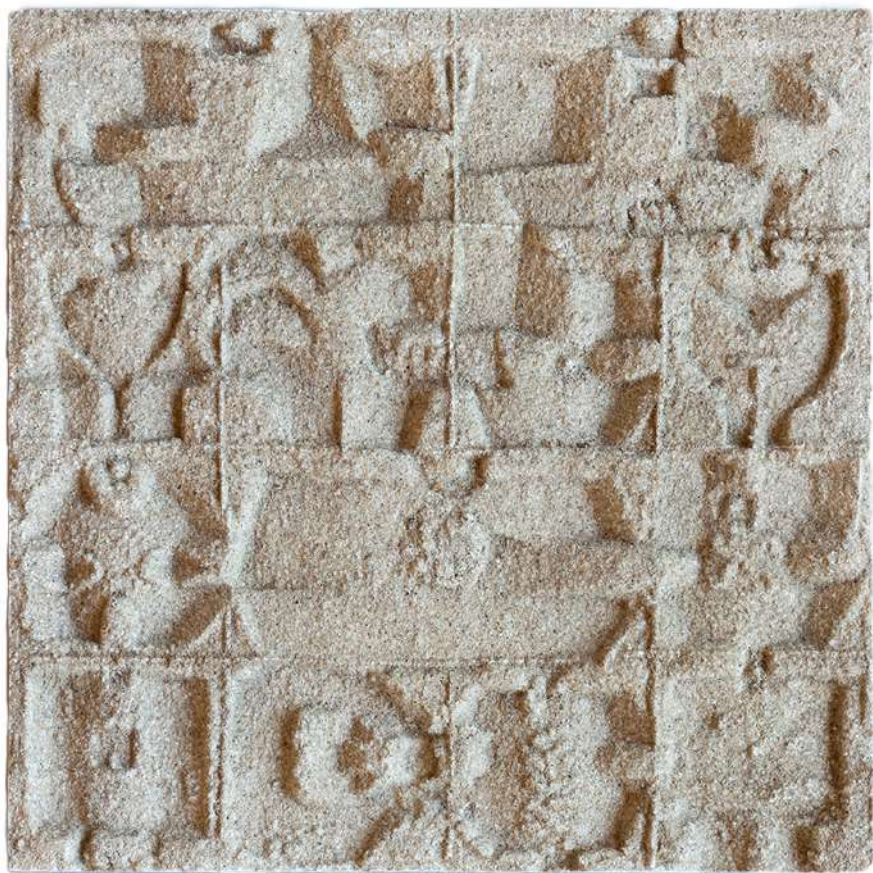

The Teacher, 1955, sandcast plaster relief, 14 ½ x 12 x 2 ¼ inches each