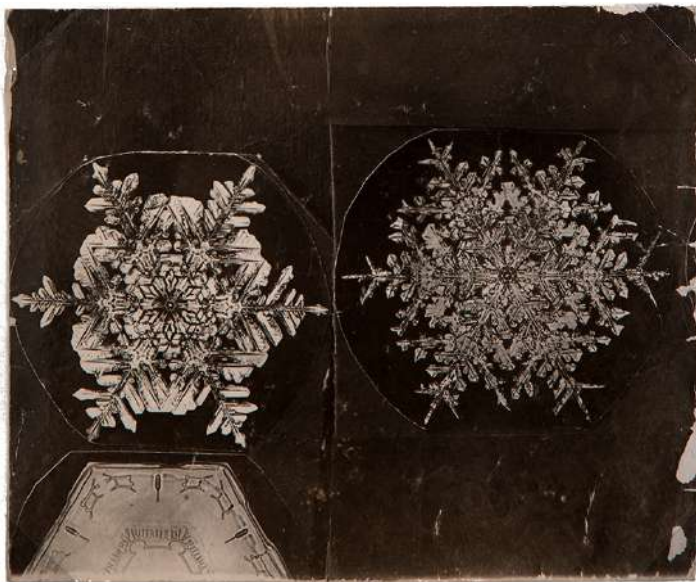

HECTOR LEONARDI

Nevicata, 2021, acrylic on canvas, 24 x 24 inches

JANE FREILICHER

Early Snow, 1994, oil on linen, 20 x 24 inches

JANE FREILICHER

Snow Day, 2001, oil on linen, 12 x 14 inches

KATHRYN LYNCH

Snow, 2019, oil on canvas, 10 x 8 inches

WILSON A. BENTLEY

photomicrographs, (l) c. 1900, 3 1/8 x 3 1/2 inches, (r) c. 1900 3 1/8 x 3 5/8 inches
(bl) c.1900, 3 1/8 x 3 5/8 inches, (br) January 5, 1902, 3 x 3 5/8 inches

AUBREY LEVINTHAL

Winter Sink, 2021, oil on panel, 24 x 24 inches

courtesy of Monya Rowe Gallery, NY

JACK BUSH

Winter Sunlight, 1945, oil on board, 8 1/4 x 11 inches

KATHRYN LYNCH

Full Winter Moon, 2020, oil on board, 39 3/4 x 30 inches

WILSON A. BENTLEY

photomicrograph, c.1900, 3 x 3 3/4 inches