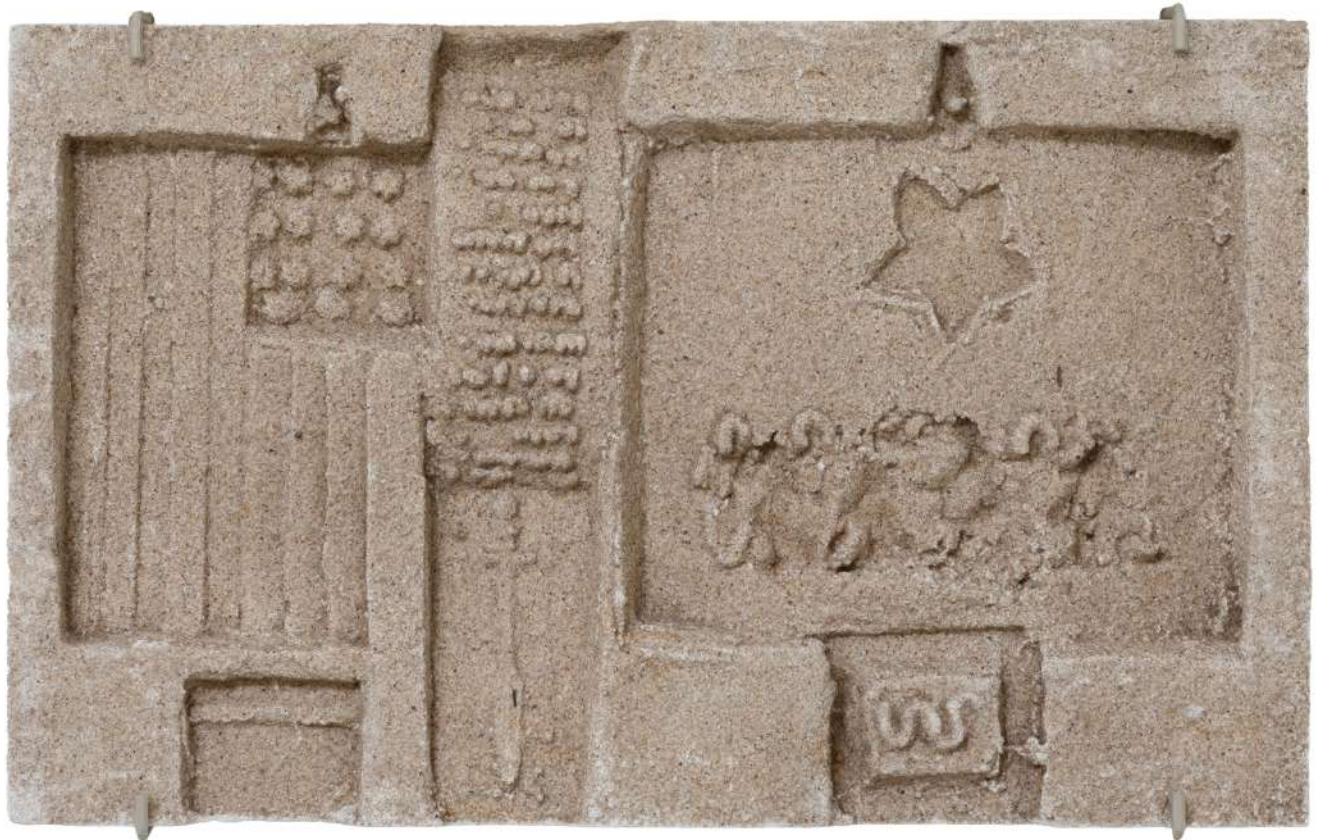

P35, 1981, unique bronze, 5 x 8 x 3/4 inches

Bronze #C, c. 1982, bronze, 10 1/4 x 14 x 2 inches, base: 1 3/4 inches, Ed. 1/6

A46, 1961, sandcast plaster relief, 16 x 28 x 1 inches

A.01 (St. Louis Relief), c. 1963 sandcast plaster relief 15 1/2 x 43 1/2 x 7/8 inches