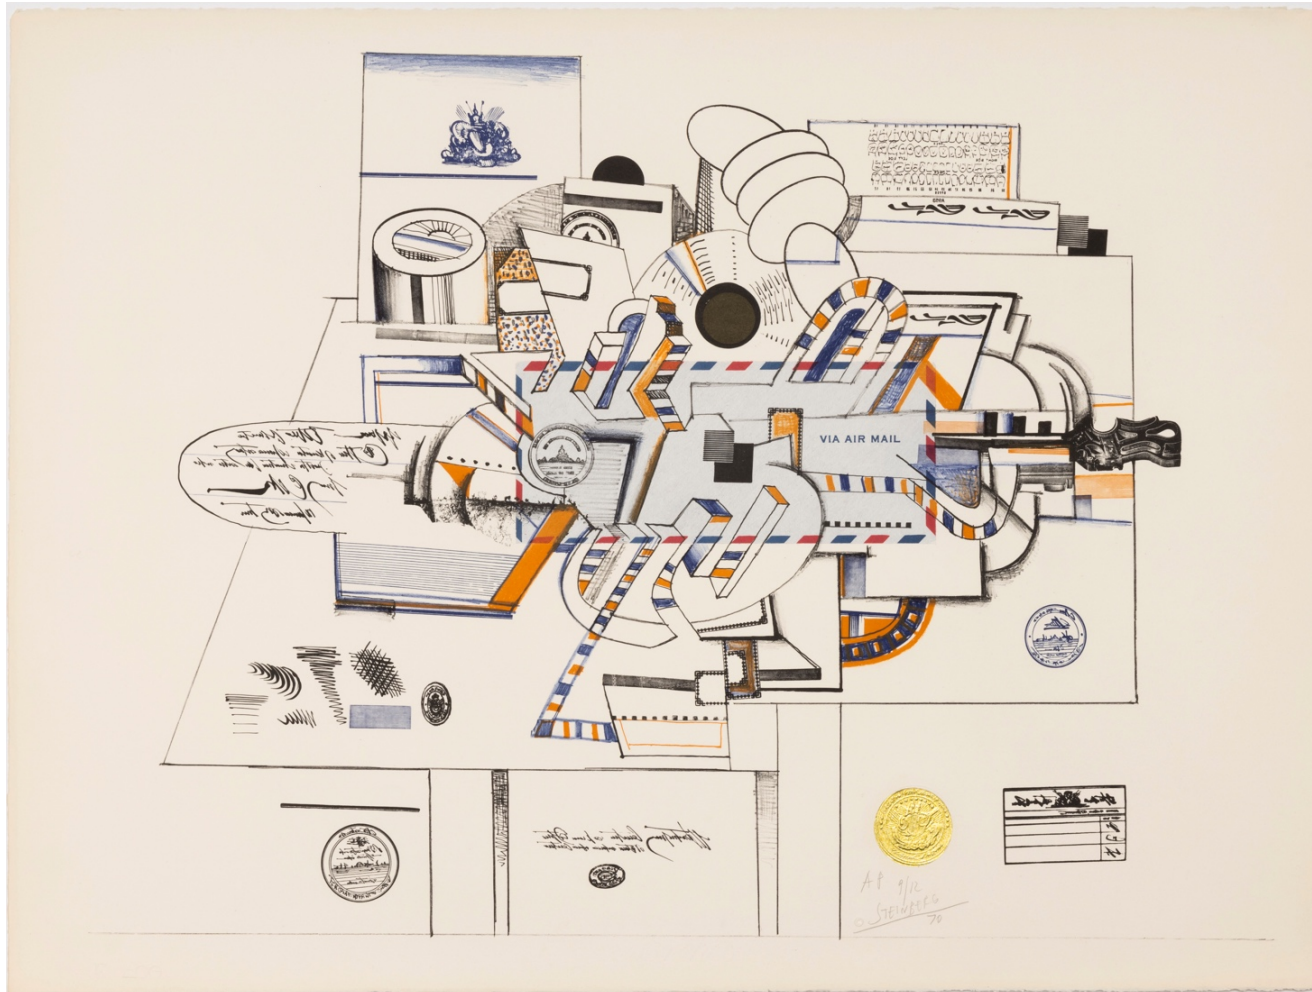

Air Mail Still Life, 1970, color lithograph on Arches paper, 22 x 30 inches