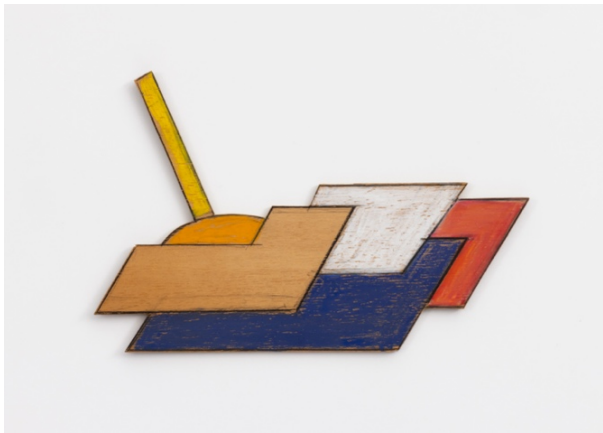

*Record*, 1966, enameled steel with label of ink, watercolor and crayon on paper, 15 inches, diameter (right)

*Tango Fatal*, c. 1966, wood, marker, gouache, crayon and pastel, 7 x 16 x 1/2 inches

Untitled, 1970-1990, crayon and black pencil on wood, cup: 6 x 5 x 1 inches, straw: 7 x 2 x 1/4 inches

Untitled, 1970-1990, wood and marker, 7 x 2 x 1/4 inches

Untitled, c. 1970-90, aluminum and clockworks, 5 x 5 x 1 inches

Untitled, 1980-1990, wood, crayon and black pencil, 6 x 11 x 1/4 inches

Untitled, 1980-1990, wood, crayon and colored pencil, 5 x 5 x 1/8 inches