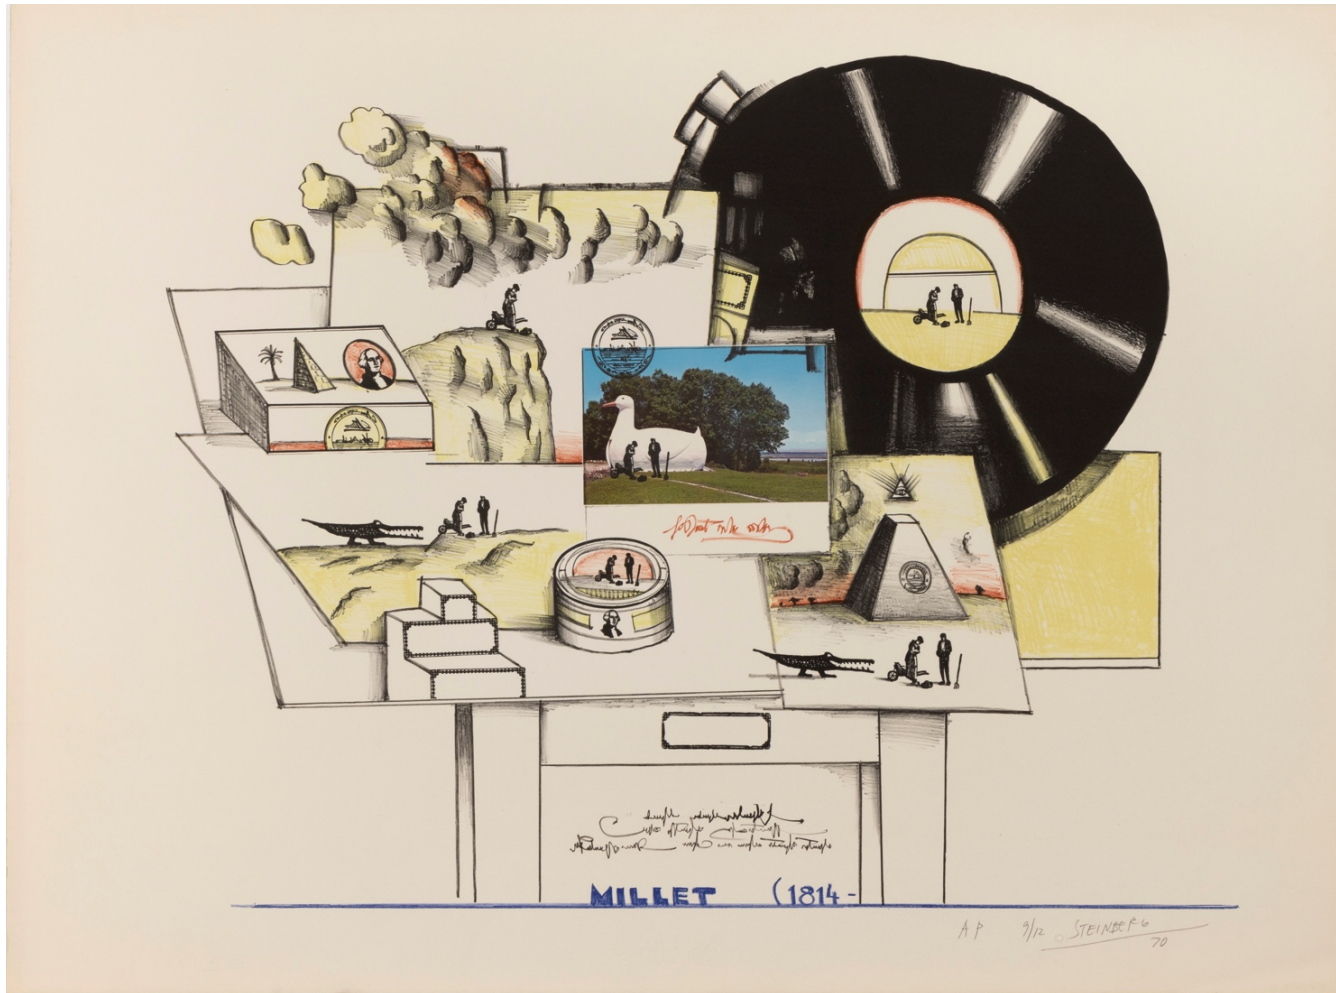

Millet, 1970, color lithograph on Arches paper, 22 x 30 inches