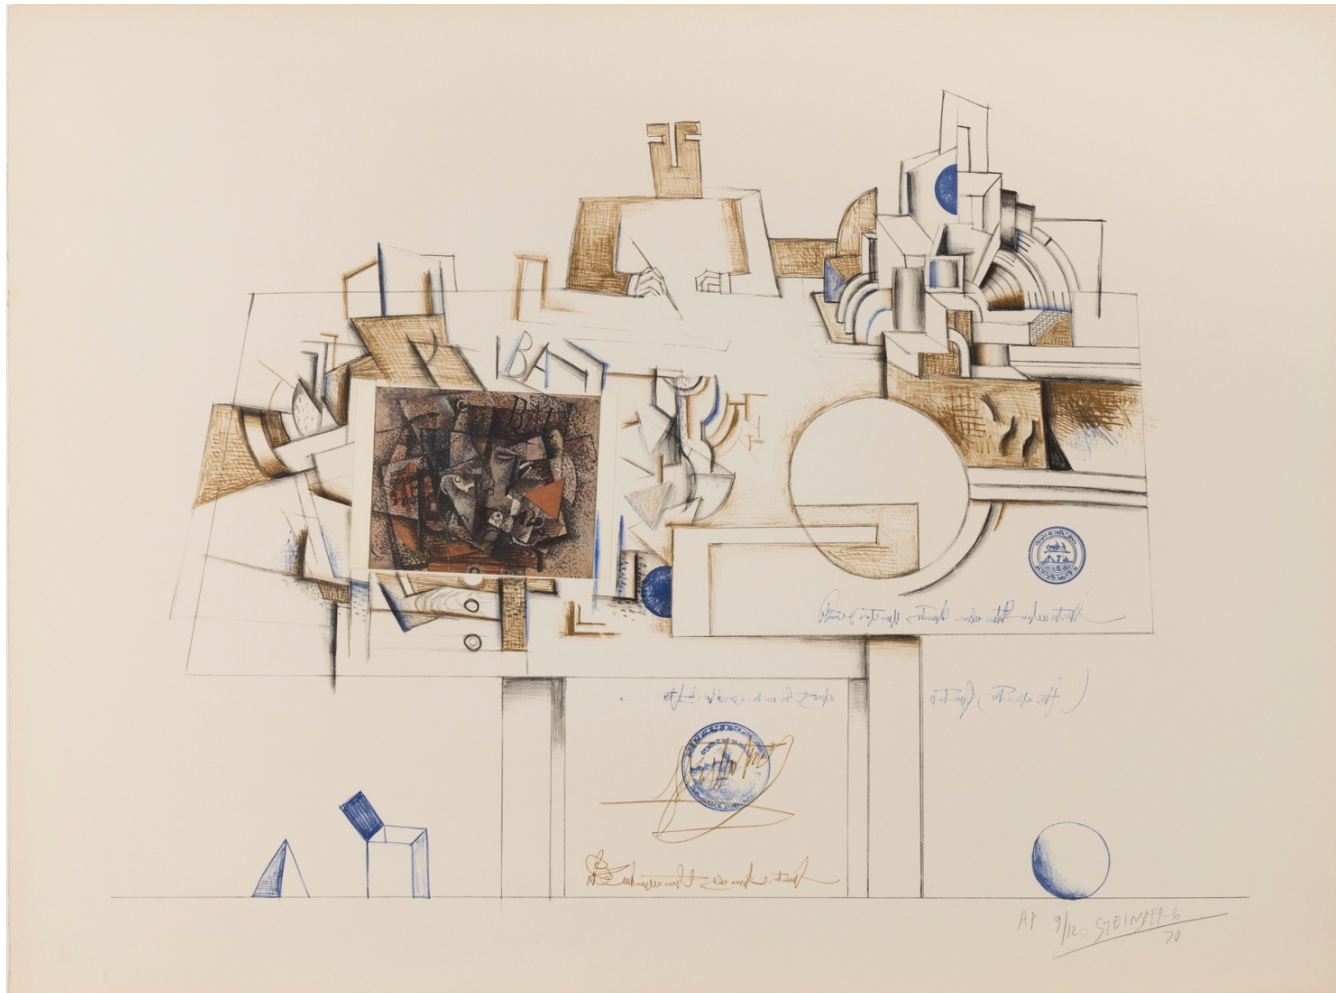

Untitled, 1974/1981, colored pencil, crayon, pencil and embossing on paper with Japanese print and Taiwanese currency collaged on foamcore, 24 x 36 inches

*Still Life*, 1970-1980, carved wood panel with crayon, colored pencil and pencil, 24 x 36 x 1 inches

*The Braque Post Card*, 1970, color lithograph on Arches paper, 22 x 30 inches

Music and China, 1970, color lithograph on Arches paper, 22 x 30 inches

Untitled, c. 1970-1990, white paint, marker, pastel on wood, 9 x 12 x 3/16 inches

Untitled, c. 1980-90, carved wood, pencil, and paint, 2 x 12 x 1 inches

Untitled, c. 1980-90, paint, crayon, marker, rubber stamps, and ink on wood, 9 x 7 x 1 inches

*Record*, 1966, cut-and-pasted lithograph label with hand coloring on enameled steel, 15 inches diameter (left)