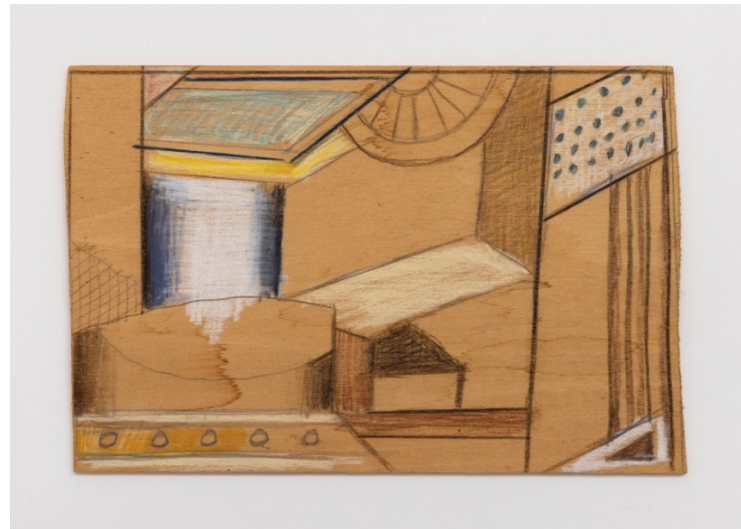

Untitled, 1980-1990, wood, crayon and black pencil, 6 x 11 x 1/4 inches