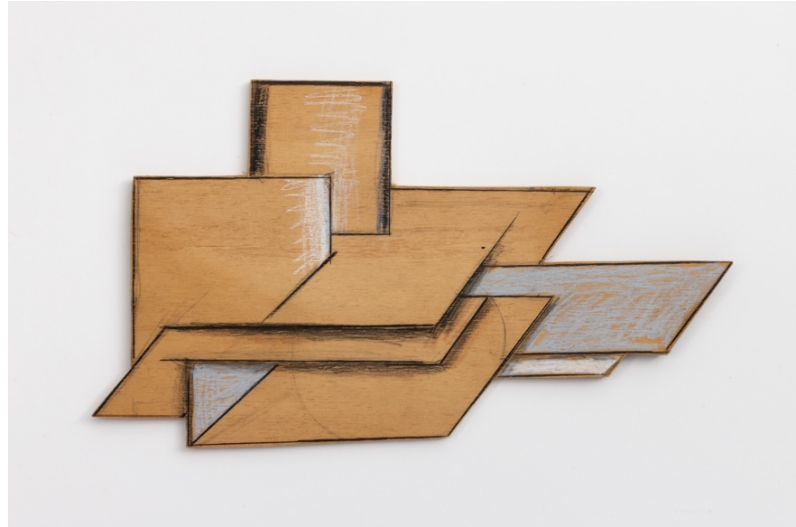

Untitled, 1980-1990, wood, crayon and black pencil, 6 x 11 x 1/4 inches