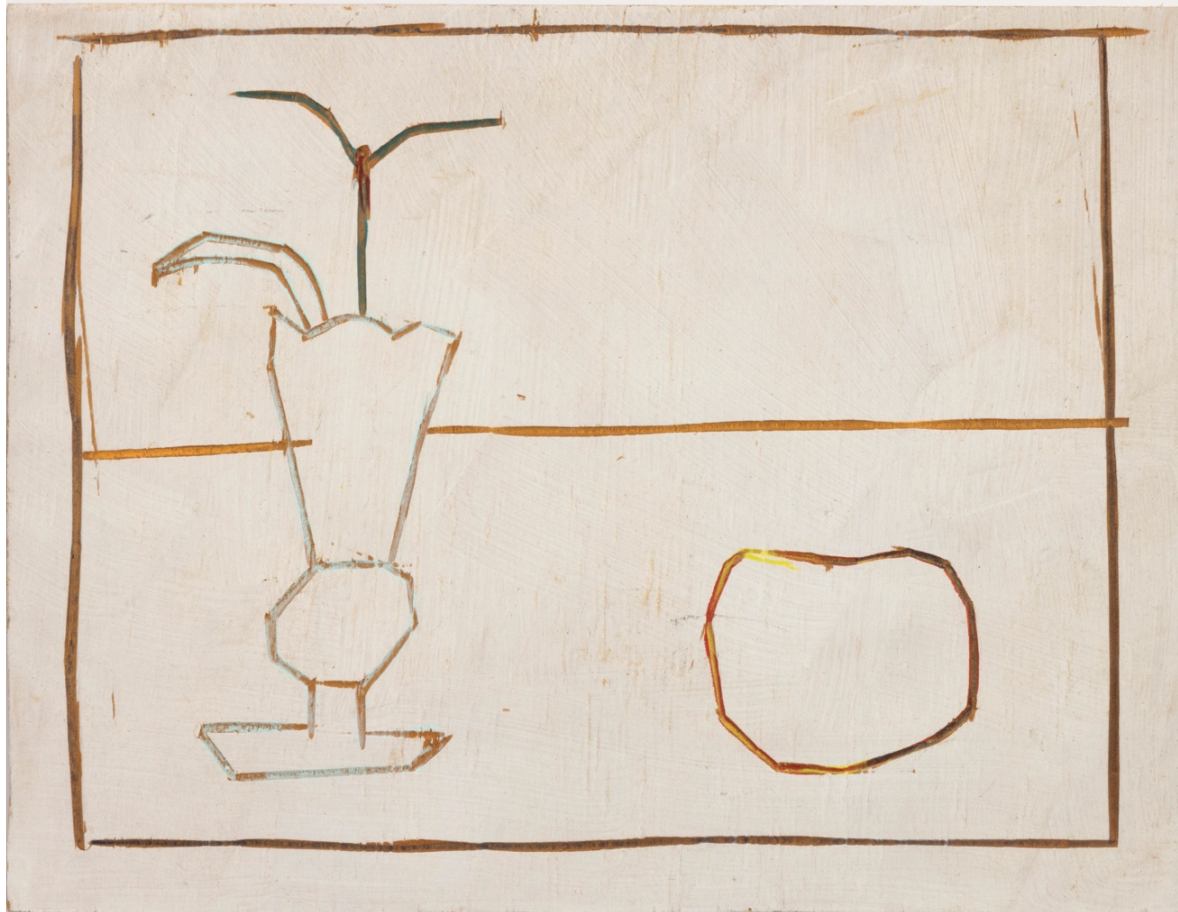

The Matisse Post Card, 1970s, color lithograph on Arches paper, 22 x 30 inches

Millet, 1970, color lithograph on Arches paper, 22 x 30 inches

*Air Mail Still Life*, 1970, color lithograph on Arches paper, 22 x 30 inches

*The Braque Post Card*, 1970, color lithograph on Arches paper, 22 x 30 inches

Music and China, 1970, color lithograph on Arches paper, 22 x 30 inches

Untitled, c. 1970-1990, white paint, marker, pastel on wood, 9 x 12 x 3/16 inches