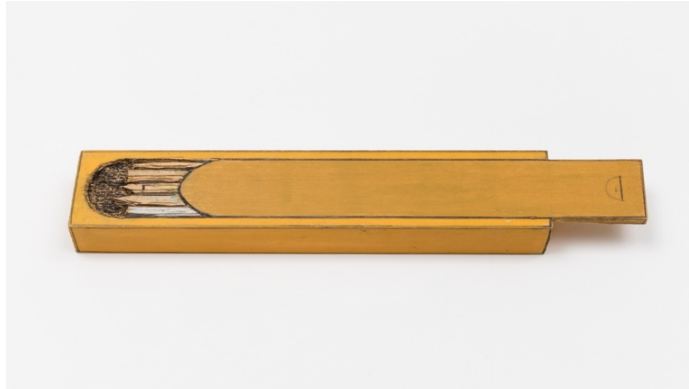

*The Braque Post Card*, 1970, color lithograph on Arches paper, 22 x 30 inches

Music and China, 1970, color lithograph on Arches paper, 22 x 30 inches

Untitled, c. 1970-1990, white paint, marker, pastel on wood, 9 x 12 x 3/16 inches