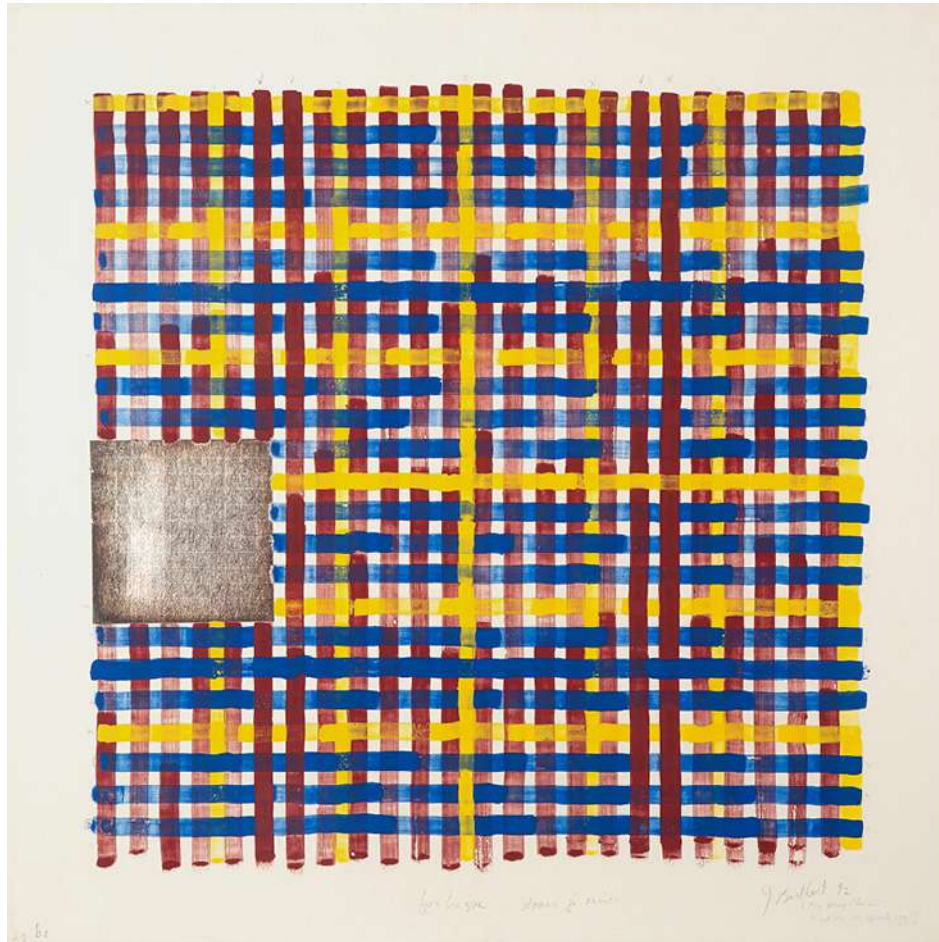

Thursday through Monday 11 to 5 & by appointment midweek

cover: *House: Dots, Dashes*, 1999, screenprint on wove paper, 38 3/8 x 38 3/8 inches

Sixes, 1970 - 1971
enamel over silkscreen grid on baked enamel steel plate
12 x 12 inches

Untitled, 1999

enamel over silkscreen grid on baked enamel steel plates and glass
12 x 12 inches (each), 38 x 38 inches (nine units)

House: Small Pastel Plaid, 1998
oil on canvas and oil over silkscreen grid on baked enamel steel plates
20 x 20 (canvas) 25 x 25 inches (four units)

Homan-ji 106G, 1995
Japanese mineral color with blue gold and platinum leaf over silkscreen grid on handmade Kozo paper
24 x 24 inches

Homan-ji III, 73-D, 1995
Japanese mineral color with silver leaf over silkscreen grid on handmade Kozo paper
24 x 24 inches

Homan-ji 88A, 1995

Japanese mineral color with platinum leaf over silkscreen grid on handmade Kozo paper
24 x 24 inches

Homan-ji B-1, 1992
Japanese mineral color with gold leaf over silkscreen grid on handmade paper mounted to board
23 1/2 x 23 1/2 inches