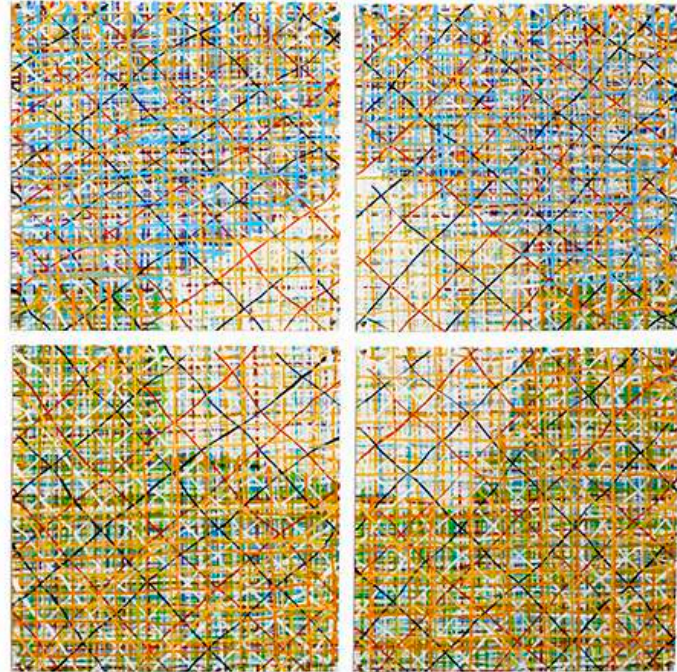

Thursday through Monday 11 to 5 & by appointment midweek

cover: *House: Dots, Dashes*, 1999, screenprint on wove paper, 38 3/8 x 38 3/8 inches

Sixes, 1970 - 1971
enamel over silkscreen grid on baked enamel steel plate
12 x 12 inches

House, 2003
25 screenprints on Somerset paper
and one screenprint on metal plate
14 x 14 inches (each), 12 x 12 inches (plate)
AP 4/10 from museum edition

Swimming Pool, c. 1970-72
enamel over silkscreen grid on baked enamel steel plates
12 x 12 inches (each), 12 x 25 inches (two units)

Untitled, 1999

enamel over silkscreen grid on baked enamel steel plates and glass
12 x 12 inches (each), 38 x 38 inches (nine units)

House: Small Pastel Plaid, 1998
oil on canvas and oil over silkscreen grid on baked enamel steel plates
20 x 20 (canvas) 25 x 25 inches (four units)

Homan-ji 106G, 1995
Japanese mineral color with blue gold and platinum leaf over silkscreen grid on handmade Kozo paper
24 x 24 inches

Homan-ji III, 73-D, 1995
Japanese mineral color with silver leaf over silkscreen grid on handmade Kozo paper
24 x 24 inches