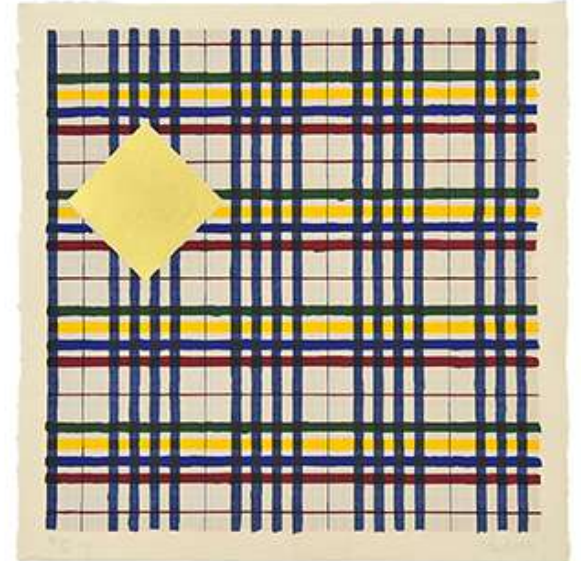

Untitled, 1999

enamel over silkscreen grid on baked enamel steel plates and glass
12 x 12 inches (each), 38 x 38 inches (nine units)

House: Small Pastel Plaid, 1998
oil on canvas and oil over silkscreen grid on baked enamel steel plates
20 x 20 (canvas) 25 x 25 inches (four units)

Homan-ji 106G, 1995
Japanese mineral color with blue gold and platinum leaf over silkscreen grid on handmade Kozo paper
24 x 24 inches

Homan-ji III, 73-D, 1995
Japanese mineral color with silver leaf over silkscreen grid on handmade Kozo paper
24 x 24 inches

Homan-ji 88A, 1995

Japanese mineral color with platinum leaf over silkscreen grid on handmade Kozo paper
24 x 24 inches

Homan-ji B-1, 1992
Japanese mineral color with gold leaf over silkscreen grid on handmade paper mounted to board
23 1/2 x 23 1/2 inches