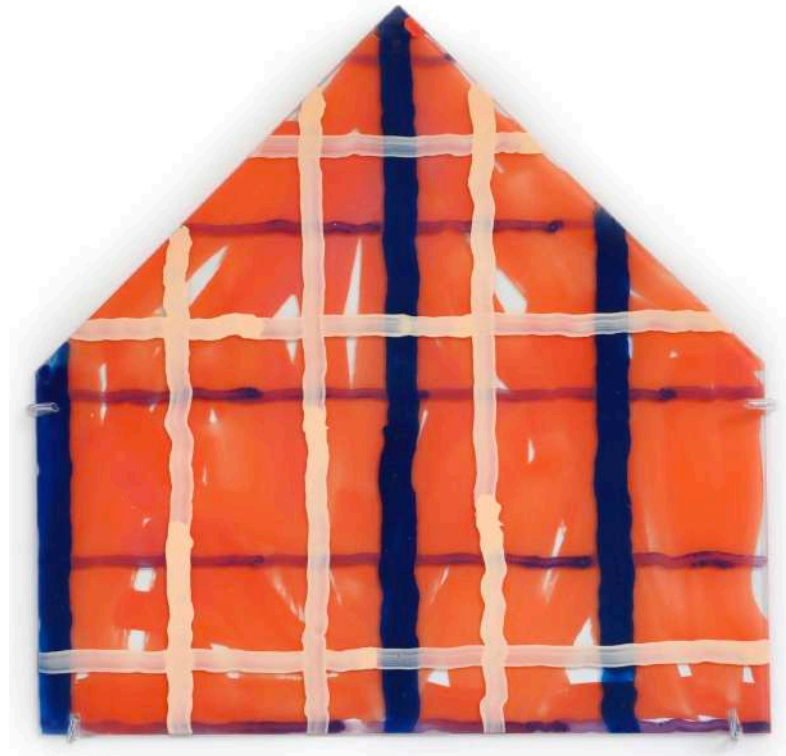

Thursday through Monday 11 to 5 & by appointment midweek

cover: *House: Dots, Dashes*, 1999, screenprint on wove paper, 38 3/8 x 38 3/8 inches

Sixes, 1970 - 1971
enamel over silkscreen grid on baked enamel steel plate
12 x 12 inches

Untitled (House), 2004
enamel on glass
12 x 12 inches

One Through Six System Using Six Colors, 1970
enamel over silkscreen grid on baked enamel steel plates
12 x 12 inches (each), 77 x 12 inches (six units)

House, 2003
25 screenprints on Somerset paper
and one screenprint on metal plate
14 x 14 inches (each), 12 x 12 inches (plate)
AP 4/10 from museum edition

Swimming Pool, c. 1970-72
enamel over silkscreen grid on baked enamel steel plates
12 x 12 inches (each), 12 x 25 inches (two units)

Homan-ji 106G, 1995
Japanese mineral color with blue gold and platinum leaf over silkscreen grid on handmade Kozo paper
24 x 24 inches

Homan-ji III, 73-D, 1995
Japanese mineral color with silver leaf over silkscreen grid on handmade Kozo paper
24 x 24 inches