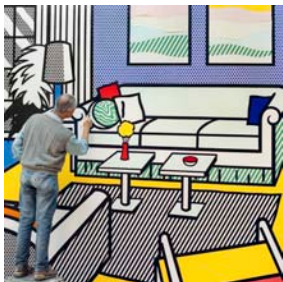

## LAURIE LAMBRECHT

**Inside Roy Lichtenstein's Studio: Photographs 1990-92**

**November 14, 2008 - January 19, 2009**

*Roy in Yellow Interior*, 1991  
archival pigment print  
24 x 24 inches (sheet)  
24 7/8 x 25 1/8 inches (framed)  
edition of 12