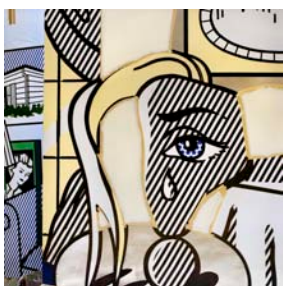

## LAURIE LAMBRECHT

**Inside Roy Lichtenstein's Studio: Photographs 1990-92**

**November 14, 2008 - January 19, 2009**

*Roy in Yellow Interior*, 1991  
archival pigment print  
24 x 24 inches (sheet)  
24 7/8 x 25 1/8 inches (framed)  
edition of 12

*Roy in Red Interior*, 1991  
archival pigment print  
44 x 44 inches (sheet)  
45 1/8 x 45 1/8 inches (framed)  
edition of 6

*Girl with Tear*, 1992  
archival pigment print  
24 x 24 inches (sheet)  
24 7/8 x 25 1/8 inches (framed)  
edition of 12