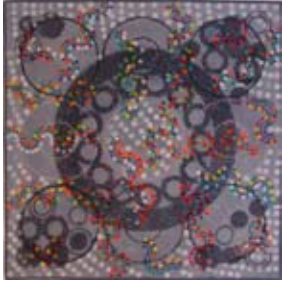

## ALAN SHIELDS

*Landscape for Volcano and Fuge*,  
1994  
Acrylic and thread on multi-layered  
handmade paper; Paper by HMP  
Paper Mill  
16 x 31 inches

*Greek Worm in a Rock*, n/d  
acrylic, thread and fabric on canvas  
15 x 14 1/2 inches

*Rare Pyramid*, 1978  
Aquatint, etching, screen print,  
engraving on handmade paper;  
paper by HMP Paper Mill  
10 inches diameter

*High Art Asked Low Art to Put The Worm on Her Hook*, 1993-94  
acrylic, thread and wool yarn on canvas  
46 1/4 x 46 3/4 inches