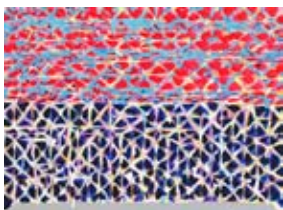

THE DRAWING ROOM

EMILY GOLDSTEIN & VICTORIA MUNROE

RICHMOND BURTON: THE HORIZON PAINTINGS

May 4 - June 4, 2007

Cerulean Blue/Indigo, 2006
oil on panel
18 x 24 inches
21 1/2 x 27 1/2 inches framed

Indigo/Cerulean Blue, 2006
oil on panel
18 x 24 inches
21 1/2 x 27 1/2 inches framed

*Rose/Turquoise
Ultramarine/Indigo, 2006*
oil on panel
18 x 24 inches
21 1/2 x 27 1/2 inches framed

*Yellow/Gold
Ultramarine/Indigo, 2006*
oil on panel
18 x 24 inches
21 1/2 x 27 1/2 inches framed

*Light Blues/
Green, 2006*
oil on panel
18 x 24 inches
21 1/2 x 27 1/2 inches framed

*Blues/White
Greens/White, 2006-07*
oil on panel
18 x 24 inches
21 1/2 x 27 1/2 inches framed

*White/Light Blue
Orange, 2006*
oil on panel
18 x 24 inches
21 1/2 x 27 1/2 inches framed

*Yellow/Peach
Yellow/Lavender, 2006-07*
oil on panel
18 x 24 inches
21 1/2 x 27 1/2 inches framed