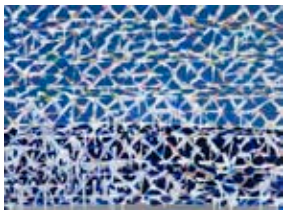

THE DRAWING ROOM

EMILY GOLDSTEIN & VICTORIA MUNROE

RICHMOND BURTON: THE HORIZON PAINTINGS

May 4 - June 4, 2007

Cerulean Blue/Indigo, 2006
oil on panel
18 x 24 inches
21 1/2 x 27 1/2 inches framed

Indigo/Cerulean Blue, 2006
oil on panel
18 x 24 inches
21 1/2 x 27 1/2 inches framed

*Rose/Turquoise
Ultramarine/Indigo, 2006*
oil on panel
18 x 24 inches
21 1/2 x 27 1/2 inches framed

*Yellow/Gold
Ultramarine/Indigo, 2006*
oil on panel
18 x 24 inches
21 1/2 x 27 1/2 inches framed

*Light Blues/
Green, 2006*
oil on panel
18 x 24 inches
21 1/2 x 27 1/2 inches framed

*Blues/White
Greens/White, 2006-07*
oil on panel
18 x 24 inches
21 1/2 x 27 1/2 inches framed

*White/Light Blue
Orange, 2006*
oil on panel
18 x 24 inches
21 1/2 x 27 1/2 inches framed

*Yellow/Peach
Yellow/Lavender, 2006-07*
oil on panel
18 x 24 inches
21 1/2 x 27 1/2 inches framed