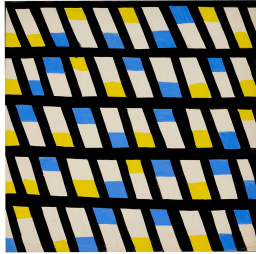

## WINTER SALON Installation View 8

JACK YOUNGERMAN  
*Angling*, 1952  
gouache on paper  
20 x 20 inches  
27 1/2 x 26 1/2 inches framed  
signed lower right  
(JY6424)

JACK YOUNGERMAN  
*Construction*, 1952  
gouache on paper  
18 1/2 x 18 1/2 inches  
21 5/8 x 21 3/4 inches framed  
signed and dated lower right  
(JY6420)