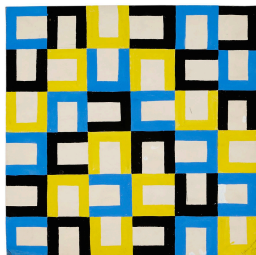

## WINTER SALON Installation View 8

JACK YOUNGERMAN  
*Angling*, 1952  
gouache on paper  
20 x 20 inches  
27 1/2 x 26 1/2 inches framed  
signed lower right  
(JY6424)

JACK YOUNGERMAN  
*Construction*, 1952  
gouache on paper  
18 1/2 x 18 1/2 inches  
21 5/8 x 21 3/4 inches framed  
signed and dated lower right  
(JY6420)