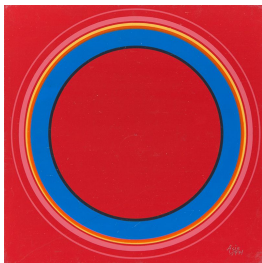

THE DRAWING ROOM

EMILY GOLDSTEIN & VICTORIA MUNROE

WINTER SALON Installation View 7

ANTONIO ASIS
Cercles concentriques (1131), 1974
gouache on paperboard
8 7/8 x 8 7/8 inches
12 1/4 x 12 1/4 inches framed
signed and dated lower right
(AA7504)

ANTONIO ASIS
Cercles concentriques (1437), 1971
gouache on paperboard
6 7/8 x 6 7/8 inches
10 x 10 inches framed
signed and dated lower right
(AA7497)

ANTONIO ASIS
Cercles concentriques (1109), 1971
gouache on paperboard
7 7/8 x 7 7/8 inches
11 1/4 x 11 1/4 inches framed
signed and dated lower right
(AA7487)

ANTONIO ASIS
Cercles concentriques (1455), 1969
gouache on paperboard
7 7/8 x 7 7/8 inches
11 1/4 x 11 1/4 inches framed
signed and dated lower right
(AA7500)

ANTONIO ASIS
Cercles concentriques (2546), 2005
gouache on paperboard
7 7/8 x 7 7/8 inches
11 1/4 x 11 1/4 inches framed
signed and dated lower right
(AA7488)