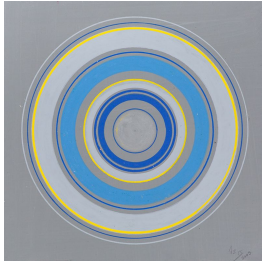

THE DRAWING ROOM

EMILY GOLDSTEIN & VICTORIA MUNROE

WINTER SALON Installation View 7

ANTONIO ASIS
Cercles concentriques (1131), 1974
gouache on paperboard
8 7/8 x 8 7/8 inches
12 1/4 x 12 1/4 inches framed
signed and dated lower right
(AA7504)

ANTONIO ASIS
Cercles concentriques (1437), 1971
gouache on paperboard
6 7/8 x 6 7/8 inches
10 x 10 inches framed
signed and dated lower right
(AA7497)

ANTONIO ASIS
Cercles concentriques (1109), 1971
gouache on paperboard
7 7/8 x 7 7/8 inches
11 1/4 x 11 1/4 inches framed
signed and dated lower right
(AA7487)

ANTONIO ASIS
Cercles concentriques (1455), 1969
gouache on paperboard
7 7/8 x 7 7/8 inches
11 1/4 x 11 1/4 inches framed
signed and dated lower right
(AA7500)

ANTONIO ASIS
Cercles concentriques (2546), 2005
gouache on paperboard
7 7/8 x 7 7/8 inches
11 1/4 x 11 1/4 inches framed
signed and dated lower right
(AA7488)