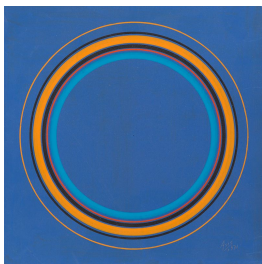

THE DRAWING ROOM

EMILY GOLDSTEIN & VICTORIA MUNROE

WINTER SALON Installation View 7

ANTONIO ASIS
Cercles concentriques (1131), 1974
gouache on paperboard
8 7/8 x 8 7/8 inches
12 1/4 x 12 1/4 inches framed
signed and dated lower right
(AA7504)

ANTONIO ASIS
Cercles concentriques (1437), 1971
gouache on paperboard
6 7/8 x 6 7/8 inches
10 x 10 inches framed
signed and dated lower right
(AA7497)

ANTONIO ASIS
Cercles concentriques (1109), 1971
gouache on paperboard
7 7/8 x 7 7/8 inches
11 1/4 x 11 1/4 inches framed
signed and dated lower right
(AA7487)

ANTONIO ASIS
Cercles concentriques (1455), 1969
gouache on paperboard
7 7/8 x 7 7/8 inches
11 1/4 x 11 1/4 inches framed
signed and dated lower right
(AA7500)

ANTONIO ASIS
Cercles concentriques (2546), 2005
gouache on paperboard
7 7/8 x 7 7/8 inches
11 1/4 x 11 1/4 inches framed
signed and dated lower right
(AA7488)