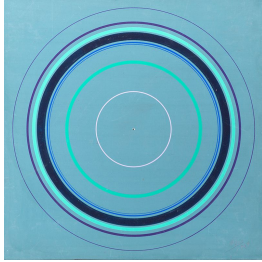

THE DRAWING ROOM

EMILY GOLDSTEIN & VICTORIA MUNROE

WINTER SALON Installation View 7

ANTONIO ASIS
Cercles concentriques (1131), 1974
gouache on paperboard
8 7/8 x 8 7/8 inches
12 1/4 x 12 1/4 inches framed
signed and dated lower right
(AA7504)

ANTONIO ASIS
Cercles concentriques (1437), 1971
gouache on paperboard
6 7/8 x 6 7/8 inches
10 x 10 inches framed
signed and dated lower right
(AA7497)

ANTONIO ASIS
Cercles concentriques (1109), 1971
gouache on paperboard
7 7/8 x 7 7/8 inches
11 1/4 x 11 1/4 inches framed
signed and dated lower right
(AA7487)

ANTONIO ASIS
Cercles concentriques (1455), 1969
gouache on paperboard
7 7/8 x 7 7/8 inches
11 1/4 x 11 1/4 inches framed
signed and dated lower right
(AA7500)

ANTONIO ASIS
Cercles concentriques (2546), 2005
gouache on paperboard
7 7/8 x 7 7/8 inches
11 1/4 x 11 1/4 inches framed
signed and dated lower right
(AA7488)