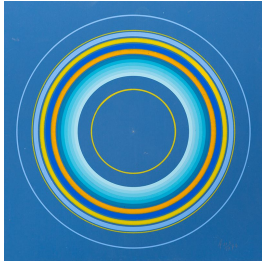

THE DRAWING ROOM

EMILY GOLDSTEIN & VICTORIA MUNROE

WINTER SALON Installation View 7

ANTONIO ASIS
Cercles concentriques (1131), 1974
gouache on paperboard
8 7/8 x 8 7/8 inches
12 1/4 x 12 1/4 inches framed
signed and dated lower right
(AA7504)

ANTONIO ASIS
Cercles concentriques (1437), 1971
gouache on paperboard
6 7/8 x 6 7/8 inches
10 x 10 inches framed
signed and dated lower right
(AA7497)

ANTONIO ASIS
Cercles concentriques (1109), 1971
gouache on paperboard
7 7/8 x 7 7/8 inches
11 1/4 x 11 1/4 inches framed
signed and dated lower right
(AA7487)

ANTONIO ASIS
Cercles concentriques (1455), 1969
gouache on paperboard
7 7/8 x 7 7/8 inches
11 1/4 x 11 1/4 inches framed
signed and dated lower right
(AA7500)

ANTONIO ASIS
Cercles concentriques (2546), 2005
gouache on paperboard
7 7/8 x 7 7/8 inches
11 1/4 x 11 1/4 inches framed
signed and dated lower right
(AA7488)