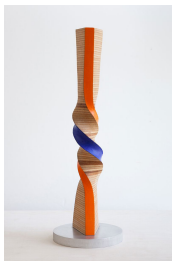

window

JACK YOUNGERMAN
Little Egypt, 1993
acrylic on Baltic birch plywood
21 1/4 x 2 3/4 x 2 3/4 inches
(JY7371)