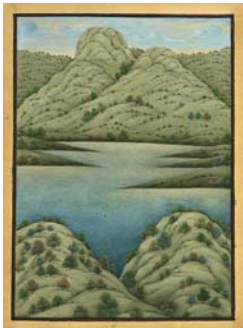

Moat with Lotus Flowers, 2009
hand ground mineral pigments with
gum arabic on paper
8 x 6 inches
15 1/4 x 13 inches framed

Hillside Palace, 2010
hand ground mineral pigments with
gum arabic on paper
6 x 8 inches
13 1/2 x 15 inches framed

Building on a Lake, 2009
hand ground mineral pigments with
gum arabic on paper
6 x 8 inches
13 1/2 x 15 inches framed

Reservoir, 2009
hand ground mineral pigments with
gum arabic on paper
6 x 8 inches
13 1/2 x 15 inches framed