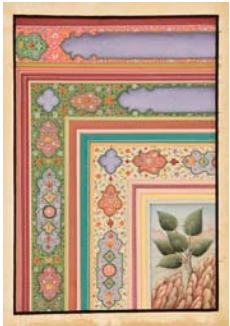

Lake, 2009
hand ground mineral pigments with
gum arabic on paper
8 x 6 inches
15 1/4 x 13 inches framed

Nature's Path, 2009
hand ground mineral pigments with
gum arabic on paper
6 x 8 inches
13 1/2 x 15 inches framed

Nature's Way, 2009
hand ground mineral pigments with
gum arabic on paper
6 x 8 inches
13 1/2 x 15 inches framed

Beyond the Reservoir, 2009
hand ground mineral pigments with
gum arabic on paper
8 x 6 inches
16 1/2 x 13 1/2 inches framed