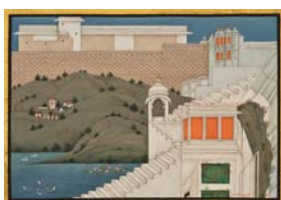

THE DRAWING ROOM

EMILY GOLDSTEIN & VICTORIA MUNROE

RAJA RAM SHARMA

Contemporary miniature paintings from Rajasthan

Palace with Elephant Boat, 2009
hand ground mineral pigments with
gum arabic on paper
8 x 6 inches
15 1/4 x 13 inches frames

Moat with Lotus Flowers, 2009
hand ground mineral pigments with
gum arabic on paper
8 x 6 inches
15 1/4 x 13 inches framed

Hillside Palace, 2010
hand ground mineral pigments with
gum arabic on paper
6 x 8 inches
13 1/2 x 15 inches framed