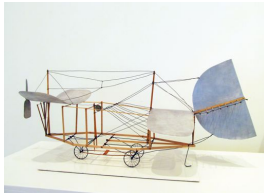

ADRIAN NIVOLA
Homage to Sumter Battey, 2014
wire, wood, tin, found objects
14 x 30 x 10 1/2 inches
(AN6998)