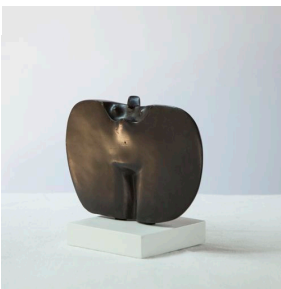

Marble 22, circa 1982
marble
21 3/4 x 29 3/4 x 4 1/2 inches
base: 2 5/8 x 23 1/8 x 24 3/8 inches
CN5898

N61, 1987
marble
13 3/4 x 14 1/2 x 3 inches
CN5952

Bronze G, circa 1982
bronze
10 1/4 x 14 x 2 inches
base: 1 3/4 inches
Edition 1 of 6
CN5902

COSTANTINO NIVOLA

N64, 1987
marble
19 x 21 7/8 x 3 inches
CN3543

N12, 1981
travertine
19 3/4 x 19 3/4 x 8 3/4 inches
CN3690

N8, Widow from Sardinia, 1981
travertine
27 x 39 x 5 inches
CN5978

P80, 1985
bronze
10 1/2 x 5 7/8 x 1 inches
Edition 1 of 6
CN3707

P8, 1982-4
bronze
5 1/4 x 8 1/2 x 1 1/8 inches
Edition 1 of 6
CN3547

COSTANTINO NIVOLA

Bronze E, circa 1982
bronze
11 7/8 x 16 1/8 x 2 inches
Edition 1 of 6
CN5901

P60, 1981
bronze
6 3/8 x 6 1/16 x 2 1/8 inches
CN5947