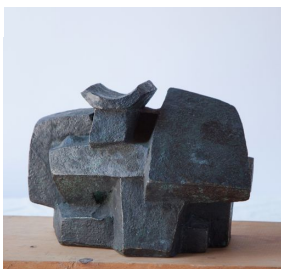

D188, circa 1957-60
unique bronze
6 5/16 x 9 5/16 x 5 5/16 inches
CN5982