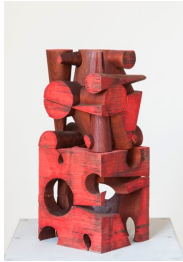

THE DRAWING ROOM

EMILY GOLDSTEIN & VICTORIA MUNROE

MEL KENDRICK
June 7 - July 8, 2013

Untitled, 2012
cast concrete
27 3/4 x 10 1/4 x 10 1/4 inches
base: 11 1/2 x 14 x 11 3/8 inches
MK6491

Five Point Red Block, 2012
wood and Japan color
13 1/4 x 6 x 6 1/2 inches
signed on base
MK6487

Untitled, 2012
wood with Japan color and gesso
68 x 18 3/4 x 16 3/4 inches
branded on base
MK6492

Red Block 1, 2011
wood and Japan color
16 x 7 x 6 1/4 inches
signed and branded on base
MK6483

Untitled, 2012
wood and gesso
30 x 6 x 16 inches
branded lower right
MK6490

Red Block 3, 2011
wood and Japan color
15 3/4 x 6 1/4 x 7 inches
signed and branded on base
MK6485

Red Block 2, 2011
wood and Japan color
14 x 8 x 6 1/4 inches
signed, dated and branded on base
MK6484

IN WINDOW

Red Block 4, 2011
wood and Japan color
14 1/4 x 8 1/4 x 6 1/4 inches
signed and branded on base
MK6486

OUTSIDE BACK GALLERY

Untitled, 2009
white sand concrete
50 x 17 1/2 x 17 1/2 inches
base: 6 x 24 1/2 x 24 1/2 inches
MK4907