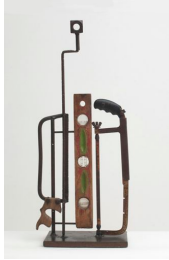

# THE DRAWING ROOM

EMILY GOLDSTEIN & VICTORIA MUNROE

ELAINE GROVE

sculpture

March 14 - April 27, 2015

ELAINE GROVE  
*On the Level*, 2010  
steel, wood, plastic, glass  
29 1/2 x 13 x 6 1/2 inches  
signed and dated  
(EG7273)

ELAINE GROVE  
*Hot Foot*, 2013  
steel, cast iron  
22 x 11 x 8 1/2 inches  
signed and dated  
(EG7277)

ELAINE GROVE  
*DB-3 (trio)*, 2013  
steel, wood, acrylic paint  
20 x 6 x 10 inches  
signed and dated  
(EG7278)

ELAINE GROVE  
*DB-4 (four play)*, 2014  
cast iron, steel, wood, paint  
19 1/2 x 11 x 11 inches  
signed and dated  
(EG7279)

ELAINE GROVE  
*DB-5 (Halo Dan)*, 2014  
wood, paint, steel, wire  
14 x 14 x 10 inches  
signed and dated  
(EG7281)

ELAINE GROVE  
*Gate Greeters*, 2008  
welded steel, chrome plated steel  
21 x 14 x 13 inches  
signed and dated  
(EG7274)

ELAINE GROVE  
*Look Out*, 2009  
steel, wood, pigment  
32 1/2 x 15 x 7 inches  
signed and dated  
(EG7271)