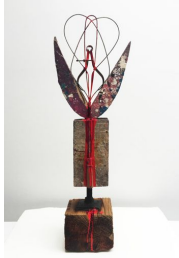

ELAINE GROVE
DB-6 (Born Again), 2015
metal, wire, wood, paint, found objects
38 x 12 1/2 x 7 inches
signed and dated
(EG7308)