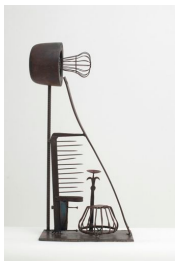

# THE DRAWING ROOM

EMILY GOLDSTEIN & VICTORIA MUNROE

ELAINE GROVE

sculpture

March 14 - April 27, 2015

ELAINE GROVE  
*On the Level*, 2010  
steel, wood, plastic, glass  
29 1/2 x 13 x 6 1/2 inches  
signed and dated  
(EG7273)

ELAINE GROVE  
*Hot Foot*, 2013  
steel, cast iron  
22 x 11 x 8 1/2 inches  
signed and dated  
(EG7277)

ELAINE GROVE  
*DB-3 (trio)*, 2013  
steel, wood, acrylic paint  
20 x 6 x 10 inches  
signed and dated  
(EG7278)

ELAINE GROVE  
*DB-4 (four play)*, 2014  
cast iron, steel, wood, paint  
19 1/2 x 11 x 11 inches  
signed and dated  
(EG7279)

ELAINE GROVE  
*DB-5 (Halo Dan)*, 2014  
wood, paint, steel, wire  
14 x 14 x 10 inches  
signed and dated  
(EG7281)

ELAINE GROVE  
*Gate Greeters*, 2008  
welded steel, chrome plated steel  
21 x 14 x 13 inches  
signed and dated  
(EG7274)

ELAINE GROVE  
*Look Out*, 2009  
steel, wood, pigment  
32 1/2 x 15 x 7 inches  
signed and dated  
(EG7271)