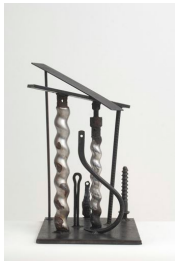

ELAINE GROVE  
*Hot Foot*, 2013  
steel, cast iron  
22 x 11 x 8 1/2 inches  
signed and dated  
(EG7277)

ELAINE GROVE  
*DB-3 (trio)*, 2013  
steel, wood, acrylic paint  
20 x 6 x 10 inches  
signed and dated  
(EG7278)

ELAINE GROVE  
*DB-4 (four play)*, 2014  
cast iron, steel, wood, paint  
19 1/2 x 11 x 11 inches  
signed and dated  
(EG7279)

ELAINE GROVE  
*DB-5 (Halo Dan)*, 2014  
wood, paint, steel, wire  
14 x 14 x 10 inches  
signed and dated  
(EG7281)

ELAINE GROVE  
*Gate Greeters*, 2008  
welded steel, chrome plated steel  
21 x 14 x 13 inches  
signed and dated  
(EG7274)

ELAINE GROVE  
*Look Out*, 2009  
steel, wood, pigment  
32 1/2 x 15 x 7 inches  
signed and dated  
(EG7271)

Alcove

ELAINE GROVE  
*Red Ring*, 2013  
steel, paint  
13 1/2 x 13 1/2 x 13 1/2 inches  
signed and dated  
(EG7282)

ELAINE GROVE  
*E-5 (Ruby Red)*, 2013  
mild and cast steel, paint  
22 x 22 x 12 inches  
signed and dated  
(EG7283)