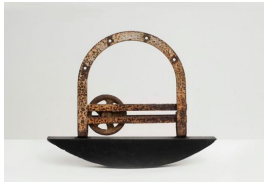

ELAINE GROVE  
*Hot Foot*, 2013  
steel, cast iron  
22 x 11 x 8 1/2 inches  
signed and dated  
(EG7277)

ELAINE GROVE  
*DB-3 (trio)*, 2013  
steel, wood, acrylic paint  
20 x 6 x 10 inches  
signed and dated  
(EG7278)

ELAINE GROVE  
*Gate Greeters*, 2008  
welded steel, chrome plated steel  
21 x 14 x 13 inches  
signed and dated  
(EG7274)

ELAINE GROVE  
*Look Out*, 2009  
steel, wood, pigment  
32 1/2 x 15 x 7 inches  
signed and dated  
(EG7271)

Alcove

ELAINE GROVE  
*Red Ring*, 2013  
steel, paint  
13 1/2 x 13 1/2 x 13 1/2 inches  
signed and dated  
(EG7282)

ELAINE GROVE  
*E-5 (Ruby Red)*, 2013  
mild and cast steel, paint  
22 x 22 x 12 inches  
signed and dated  
(EG7283)

Window

ELAINE GROVE  
*DB-6 (Born Again)*, 2015  
metal, wire, wood, paint, found objects  
38 x 12 1/2 x 7 inches  
signed and dated  
(EG7308)

Downstairs

ELAINE GROVE  
*Rock and Roll*, 2008  
steel, cast iron, pigment  
14 3/4 x 18 x 2 inches  
signed and dated  
(EG7284)