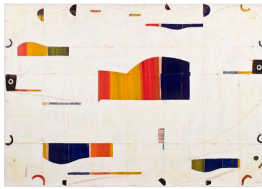

Pietrasanta C09.25, 2009
mixed media on canvas
35 x 50 inches
CF6588